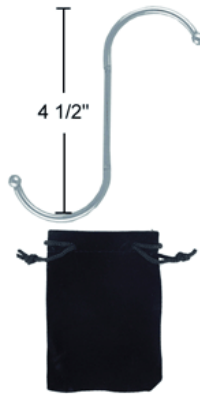

~~\$13.95~~
SALE \$9.77

1 - \$9.77 ea w/pouch

Add to Cart

More styles below...

PH027
Gold Nugget w/Pouch

\$10.95

1 - \$10.95 w/Pouch

Add to Cart

PH028
Crystal the CAT! w/Pouch

\$18.95

1 - \$18.95 w/Pouch

Add to Cart

PH029
Collapsible "S" Purse Hanger
w/Pouch - Hangs on **DOOR!**
The new "**Must Have**" item for
Ladies - When you have to visit
a public restroom [cont...](#)